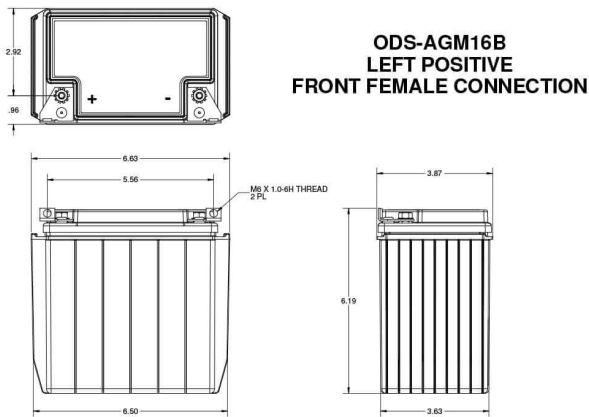

Handling and Storage

- Can be mounted or stored in any orientation except inverted
- 2-years storage life at 77°F (25°C) without needing to charge. Recharge when the OCV is <12.2V (50% SOC).
- Classified as non-spillable and approved as non-hazardous cargo for ground, sea and air transportation in accordance with the requirements of IMDG (International Maritime code for Dangerous Goods) and ICAO (International Civil Aviation Organisation)

Charging and Self-Discharge

Type of charging curve	IUU
Charger voltage at 68°F (20°C)	14.4V to 14.8V
Self-discharge per month at 68°F (20°C)	1.25%
Self-discharge per month at 104°F (40°C)	5%
80% depth of discharge cycles	400

Technical Data Sheet

ODS-AGM16B

(PC535)

Battery Type

- With brass M6 side terminals
- Absorbed Glass Mat (AGM) with Thin Plate Pure Lead (TPPL)
- Advanced dual purpose battery for engine start and deep cycle use

Power and Performance

Voltage	12V
Pulse (5 second) Hot Cranking Amps (PHCA)	535A
Cold Cranking Amps (CCA)	200A
HCA	300A
MCA	265A
20Hr Nominal Capacity (Ah)	14Ah
10Hr Nominal Capacity (Ah)	13Ah
Reserve Capacity Minutes	21 mins
Terminal	M6 Receptacle
Torque Spec in-lbs (Nm max)	40 (4.5)
Internal Resistance (mΩ)	8 mΩ
Short Circuit (A)	1000A

Dimensions and Weight

Length	6.7 in / 170 mm
Width	3.9 in / 99 mm
Height (terminals included)	6.2 in / 157 mm
Height (container)	6.2 in / 157 mm
Weight	12 lbs / 5.4 kg

Temperature

Operating temperature range	-40°F / -40°C to 113°F / +45°C
Optimum storage temperature	68°F / +20°C

Accreditations

The management systems governing the manufacture of this product are ISO 9001 and ISO 14001 certified.

*Cold Start Performance S.A.E J537 Apr 2016

EnerSys World Headquarters
2366 Bernville Road
Reading, PA 19605, USA
Tel: +1-800-964-2837

EnerSys EMEA
EH Europe GmbH
Baarerstrasse 18
6300 Zug, Switzerland

EnerSys Asia
152 Beach Road
#11-08 Gateway East
Building
Singapore 189721
Tel: +65 6416 4800

Want more info?
Scan code to access
the ODYSSEY® Battery
Literature Library