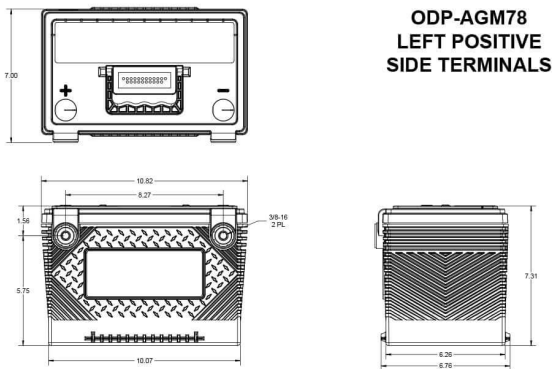

Drawings & Terminal Position

Handling and Storage

- Can be mounted or stored in any orientation except inverted
- 2-years storage life at 77°F (25°C) without needing to charge. Recharge when the OCV is <12.2V (50% SOC).
- Classified as non-spillable and approved as non-hazardous cargo for ground, sea and air transportation in accordance with the requirements of IMDG (International Maritime code for Dangerous Goods) and ICAO (International Civil Aviation Organisation)

Technical Data Sheet

ODP-AGM78

(78-790)

Battery Type

- Group 78 SAE lead posts
- Absorbed Glass Mat (AGM) with Thin Plate Pure Lead (TPPL)
- Advanced dual purpose battery for engine start and deep cycle use

Dimensions and Weight

Length	10.8 in / 274 mm
Width	6.8 in / 173 mm
Height (terminals included)	7.4 in / 188 mm
Height (container)	7.4 in / 188 mm
Weight	47.1 lbs / 21.4 kg

Temperature

Operating temperature range	-40°F / -40°C to 140°F / +60°C
Optimum storage temperature	68°F / +20°C