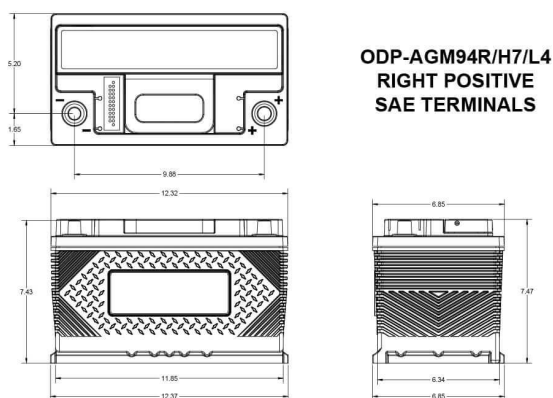

Drawings & Terminal Position

Handling and Storage

- Can be mounted or stored in any orientation except inverted
- 2-years storage life at 77°F (25°C) without needing to charge. Recharge when the OCV is <12.2V (50% SOC).
- Classified as non-spillable and approved as non-hazardous cargo for ground, sea and air transportation in accordance with the requirements of IMDG (International Maritime code for Dangerous Goods) and ICAO (International Civil Aviation Organisation)

Technical Data Sheet

ODP-AGM94R H7 L4 (94R-850 (LN4-H7))

Battery Type

- With SAE posts
- Absorbed Glass Mat (AGM) with Thin Plate Pure Lead (TPPL)
- Advanced dual purpose battery for engine start and deep cycle use

Dimensions and Weight

Length	12.4 in / 315 mm
Width	6.9 in / 175 mm
Height (terminals included)	7.4 in / 188 mm
Height (container)	7.5 in / 191 mm
Weight	54.8 lbs / 24.9 kg

Temperature

Operating temperature range	-40°F / -40°C to 140°F / +60°C
Optimum storage temperature	68°F / +20°C